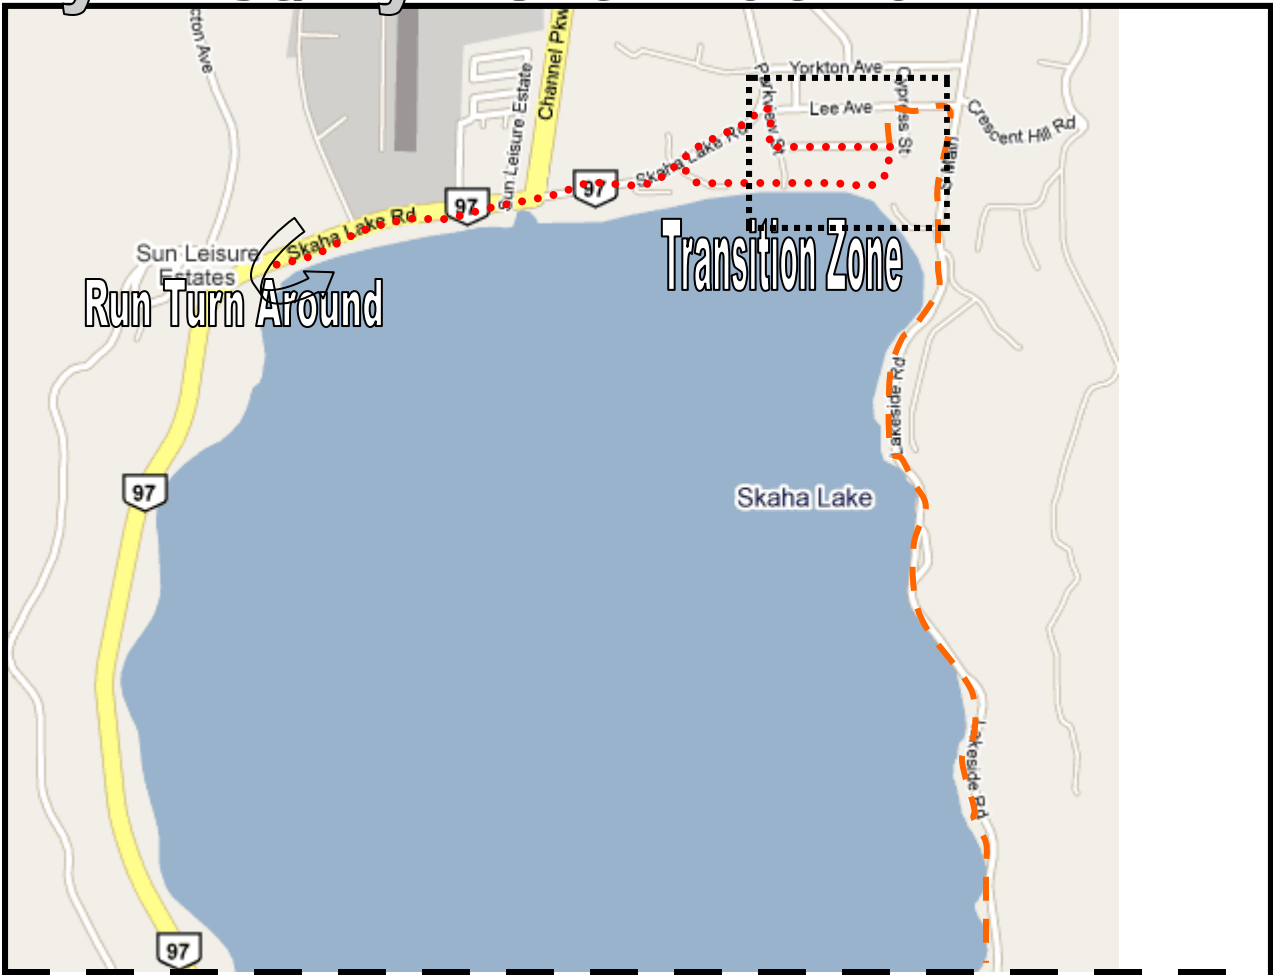

My First/My Next Triathlon

Map Legend

Bike Route

.....
Bike Route

Bike Turn Around
Panorama Crescent